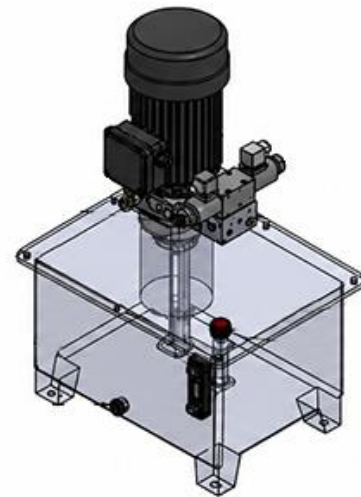

DATA SHEET – DIMENSIONS

100530: MINI HYDRAULIC POWER-PACK UNIT 380V AC (4 KW) - 8 CC - 12 LIT/MIN - TANK 25 LIT

CODE	VOLTAGE (V)	MOTOR POWER (kW)	MAX. PRESSURE (bar)	PUMP FLOW (cc)	OIL TANK CAPACITY (l)	FLOW OF POWER PACK (lit/min)	SPEED (vrt/min)
100530	380	4	120	8	25	12	1500

CIRCUIT DIAGRAM: