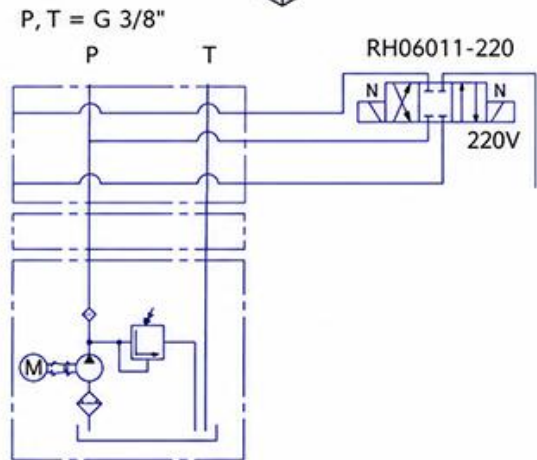

DATA SHEET – DIMENSIONS

100530: MINI HYDRAULIC POWER-PACK UNIT 380V AC (4 KW) - 8 CC - 12 LIT/MIN - TANK 25 LIT

CODE	VOLTAGE (V)	MOTOR POWER (kW)	MAX. PRESSURE (bar)	PUMP FLOW (cc)	OIL TANK CAPACITY (l)	FLOW OF POWER PACK (lit/min)	SPEED (vrt/min)
100530	380	4	120	8	25	12	1500

CIRCUIT DIAGRAM: