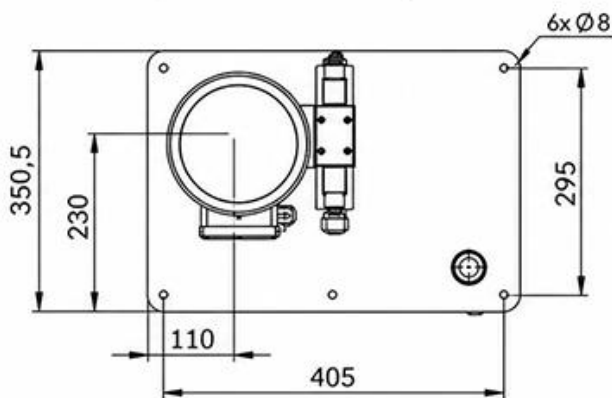

DATA SHEET – DIMENSIONS

100530: MINI HYDRAULIC POWER-PACK UNIT 380V AC (4 KW) - 8 CC - 12 LIT/MIN - TANK 25 LIT

CODE	VOLTAGE (V)	MOTOR POWER (kW)	MAX. PRESSURE (bar)	PUMP FLOW (cc)	OIL TANK CAPACITY (l)	FLOW OF POWER PACK (lit/min)	SPEED (vrt/min)
100530	380	4	120	8	25	12	1500

CIRCUIT DIAGRAM: