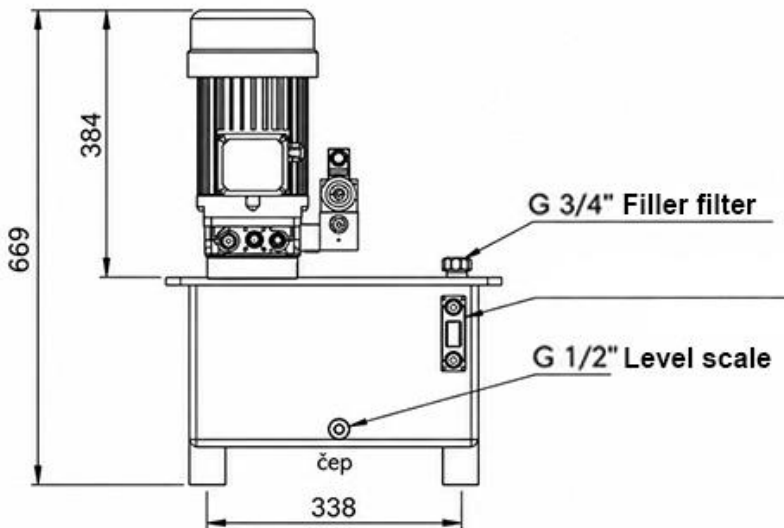

DATA SHEET – DIMENSIONS

100530: MINI HYDRAULIC POWER-PACK UNIT 380V AC (4 KW) - 8 CC - 12 LIT/MIN - TANK 25 LIT

CODE	VOLTAGE (V)	MOTOR POWER (kW)	MAX. PRESSURE (bar)	PUMP FLOW (cc)	OIL TANK CAPACITY (l)	FLOW OF POWER PACK (lit/min)	SPEED (vrt/min)
100530	380	4	120	8	25	12	1500

CIRCUIT DIAGRAM: